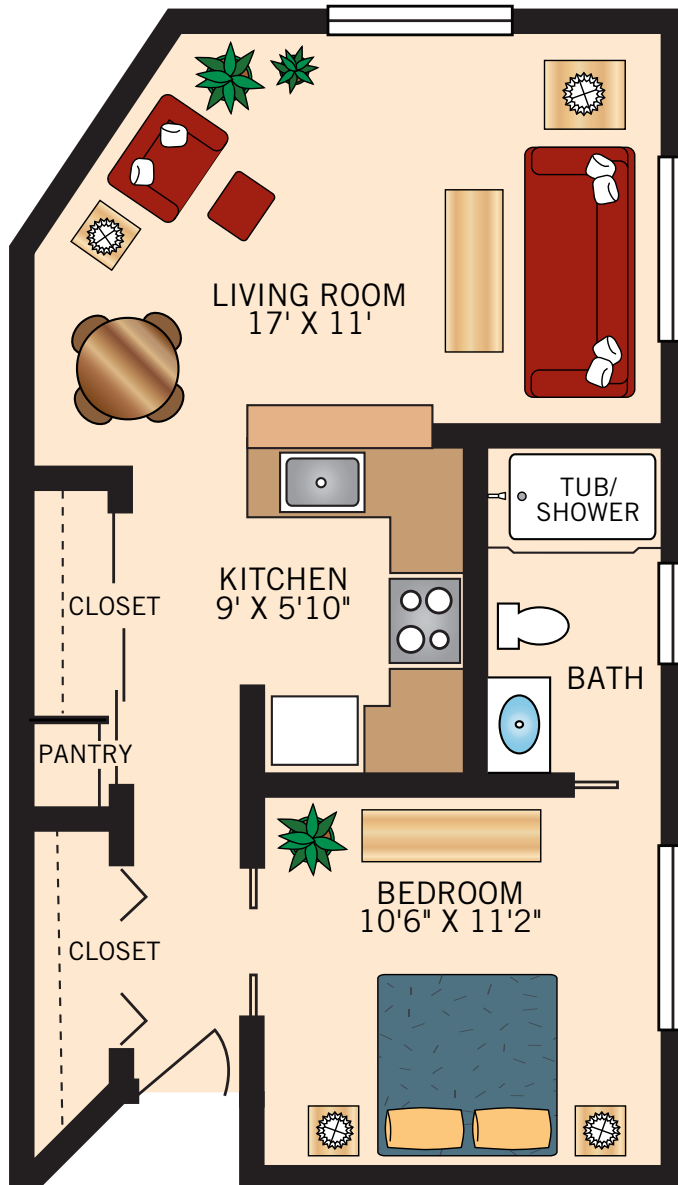

**ONE BEDROOM**  
576 Square Feet

Floor plans are not to scale and are shown for comparative purposes only.  
Actual apartment floor plans may have minor variations.

**ONE BEDROOM DELUXE**

768 Square Feet

Floor plans are not to scale and are shown for comparative purposes only.  
Actual apartment floor plans may have minor variations.

**ONE BEDROOM WITH DEN**

896 Square Feet

Floor plans are not to scale and are shown for comparative purposes only.  
Actual apartment floor plans may have minor variations.

**TWO BEDROOM DELUXE**

1,216 Square Feet

Floor plans are not to scale and are shown for comparative purposes only.  
Actual apartment floor plans may have minor variations.

**TWO BEDROOM COMBO**

1,536 Square Feet

Floor plans are not to scale and are shown for comparative purposes only.  
Actual apartment floor plans may have minor variations.