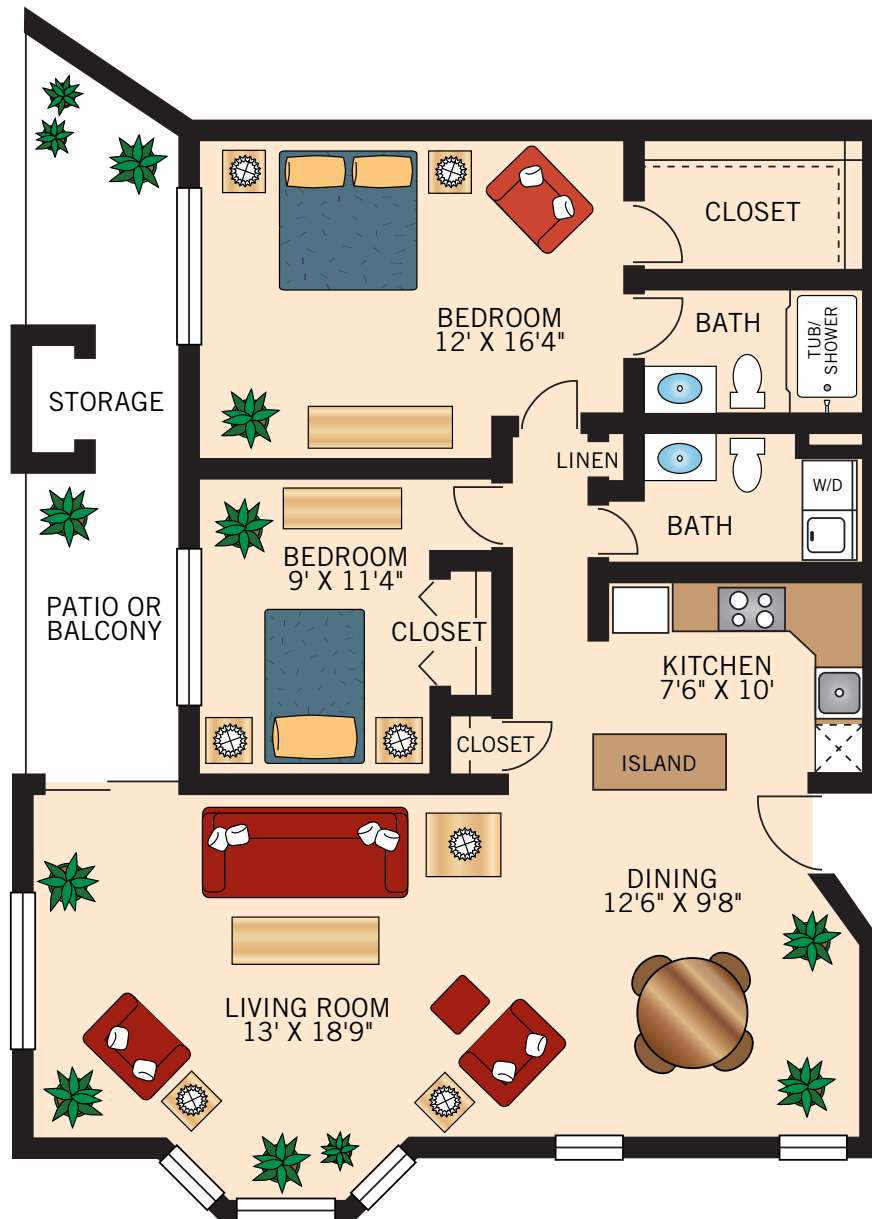

**ONE BEDROOM**  
576 Square Feet

Floor plans are not to scale and are shown for comparative purposes only.  
Actual apartment floor plans may have minor variations.

**ONE BEDROOM DELUXE**

768 Square Feet

Floor plans are not to scale and are shown for comparative purposes only.  
Actual apartment floor plans may have minor variations.

**ONE BEDROOM WITH DEN**

896 Square Feet

Floor plans are not to scale and are shown for comparative purposes only.  
Actual apartment floor plans may have minor variations.

**TWO BEDROOM DELUXE**

1,216 Square Feet

Floor plans are not to scale and are shown for comparative purposes only.  
Actual apartment floor plans may have minor variations.

**TWO BEDROOM COMBO**

1,536 Square Feet

Floor plans are not to scale and are shown for comparative purposes only.  
Actual apartment floor plans may have minor variations.