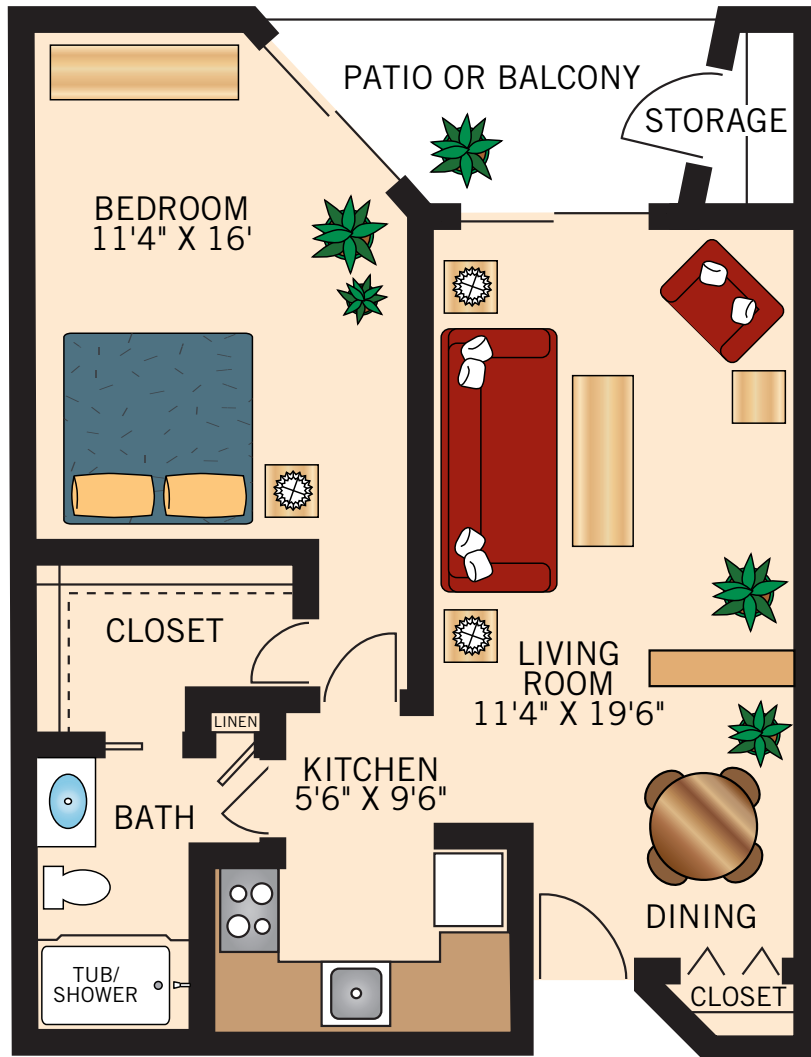

**ONE BEDROOM**  
576 Square Feet

Floor plans are not to scale and are shown for comparative purposes only.  
Actual apartment floor plans may have minor variations.

**ONE BEDROOM DELUXE**

768 Square Feet

Floor plans are not to scale and are shown for comparative purposes only.  
Actual apartment floor plans may have minor variations.

**ONE BEDROOM WITH DEN**

896 Square Feet

Floor plans are not to scale and are shown for comparative purposes only.  
Actual apartment floor plans may have minor variations.

**TWO BEDROOM DELUXE**

1,216 Square Feet

Floor plans are not to scale and are shown for comparative purposes only.  
Actual apartment floor plans may have minor variations.

**TWO BEDROOM COMBO**

1,536 Square Feet

Floor plans are not to scale and are shown for comparative purposes only.  
Actual apartment floor plans may have minor variations.