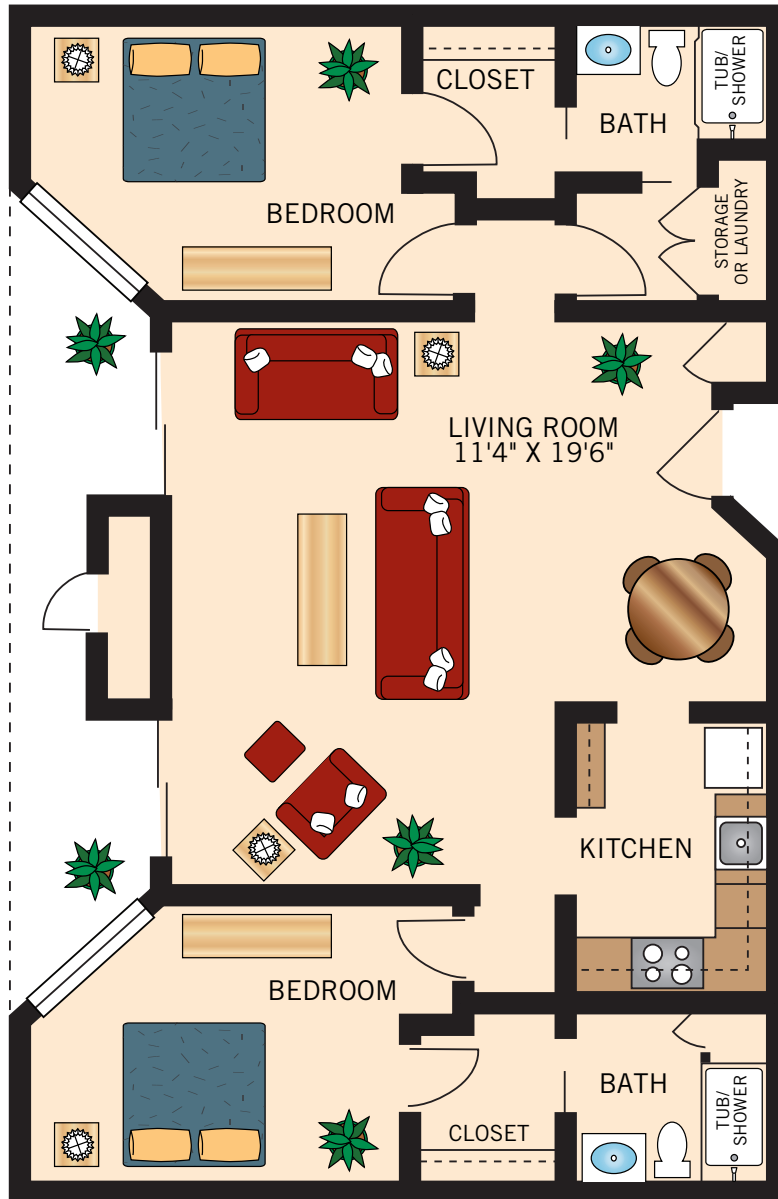

**ONE BEDROOM**  
576 Square Feet

Floor plans are not to scale and are shown for comparative purposes only.  
Actual apartment floor plans may have minor variations.

**ONE BEDROOM DELUXE**

768 Square Feet

Floor plans are not to scale and are shown for comparative purposes only.  
Actual apartment floor plans may have minor variations.

**ONE BEDROOM WITH DEN**

896 Square Feet

Floor plans are not to scale and are shown for comparative purposes only.  
Actual apartment floor plans may have minor variations.

**TWO BEDROOM DELUXE**

1,216 Square Feet

Floor plans are not to scale and are shown for comparative purposes only.  
Actual apartment floor plans may have minor variations.

**TWO BEDROOM COMBO**

1,536 Square Feet

Floor plans are not to scale and are shown for comparative purposes only.  
Actual apartment floor plans may have minor variations.