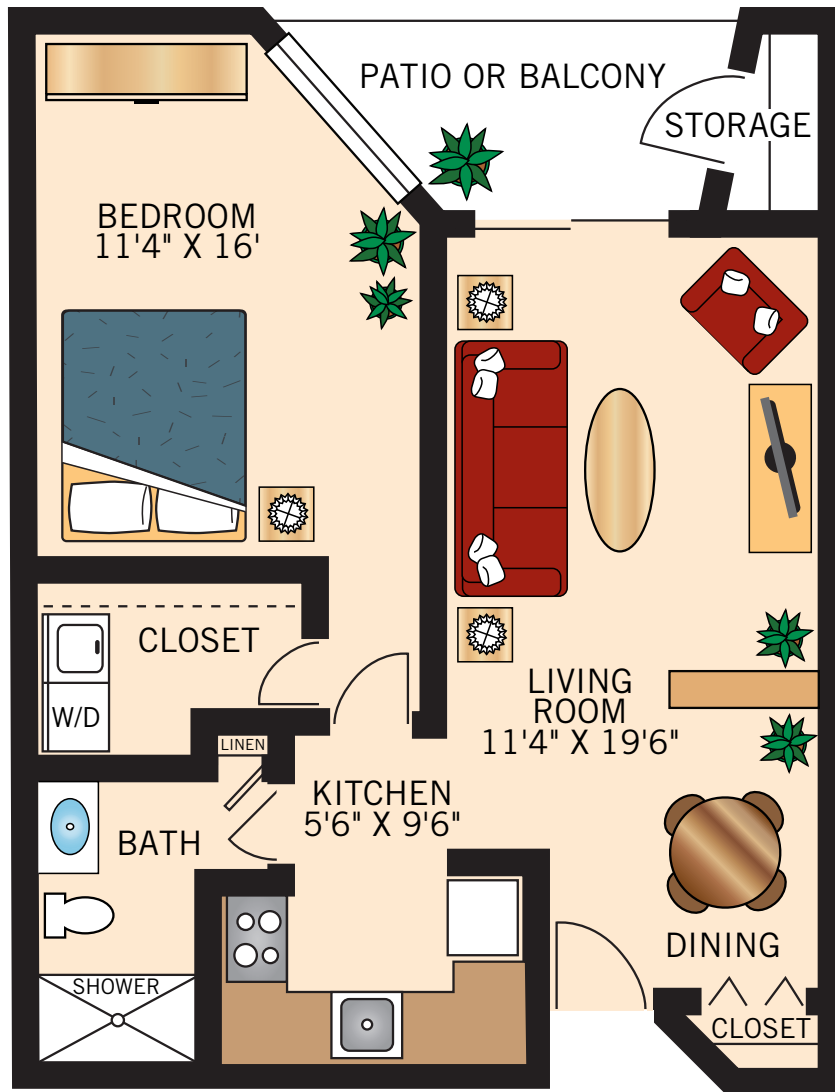

ONE BEDROOM
576 Square Feet

Floor plans are not to scale and are shown for comparative purposes only.
Actual apartment floor plans may have minor variations.

ONE BEDROOM DELUXE

768 Square Feet

Floor plans are not to scale and are shown for comparative purposes only.
Actual apartment floor plans may have minor variations.

ONE BEDROOM WITH DEN

896 Square Feet

Floor plans are not to scale and are shown for comparative purposes only.
Actual apartment floor plans may have minor variations.

TWO BEDROOM DELUXE

1,216 Square Feet

Floor plans are not to scale and are shown for comparative purposes only.
Actual apartment floor plans may have minor variations.

TWO BEDROOM COMBO

1,536 Square Feet

Floor plans are not to scale and are shown for comparative purposes only.
Actual apartment floor plans may have minor variations.