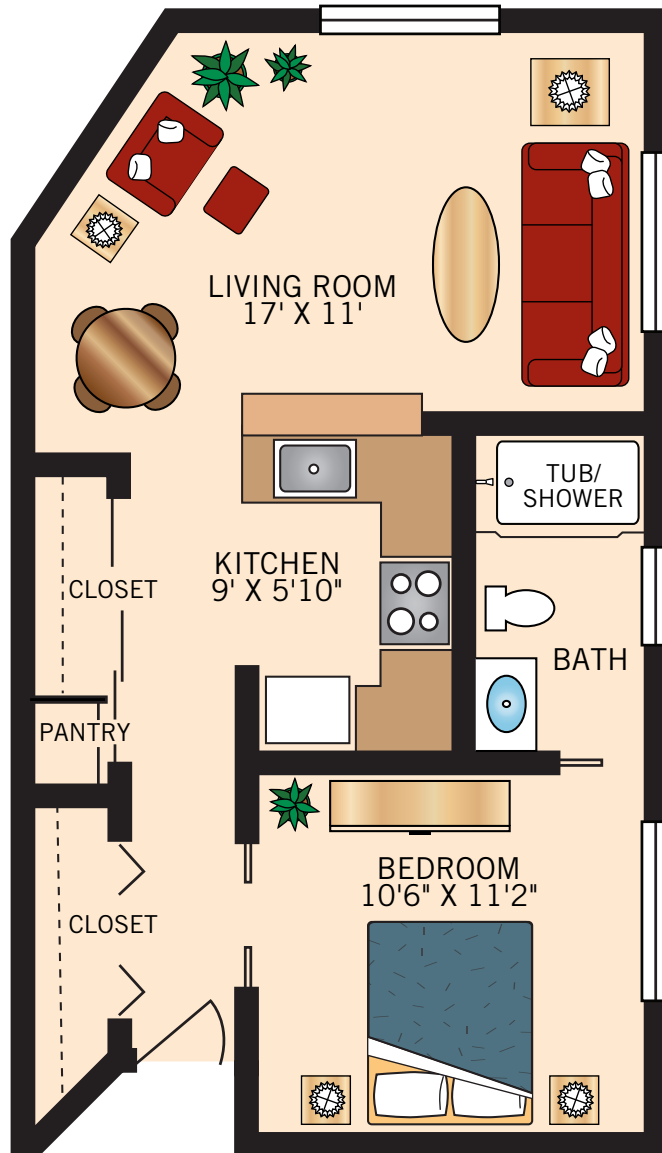

ONE BEDROOM
576 Square Feet

Floor plans are not to scale and are shown for comparative purposes only.
Actual apartment floor plans may have minor variations.

ONE BEDROOM DELUXE

768 Square Feet

Floor plans are not to scale and are shown for comparative purposes only.
Actual apartment floor plans may have minor variations.

ONE BEDROOM WITH DEN

896 Square Feet

Floor plans are not to scale and are shown for comparative purposes only.
Actual apartment floor plans may have minor variations.

TWO BEDROOM DELUXE

1,216 Square Feet

Floor plans are not to scale and are shown for comparative purposes only.
Actual apartment floor plans may have minor variations.

TWO BEDROOM COMBO

1,536 Square Feet

Floor plans are not to scale and are shown for comparative purposes only.
Actual apartment floor plans may have minor variations.