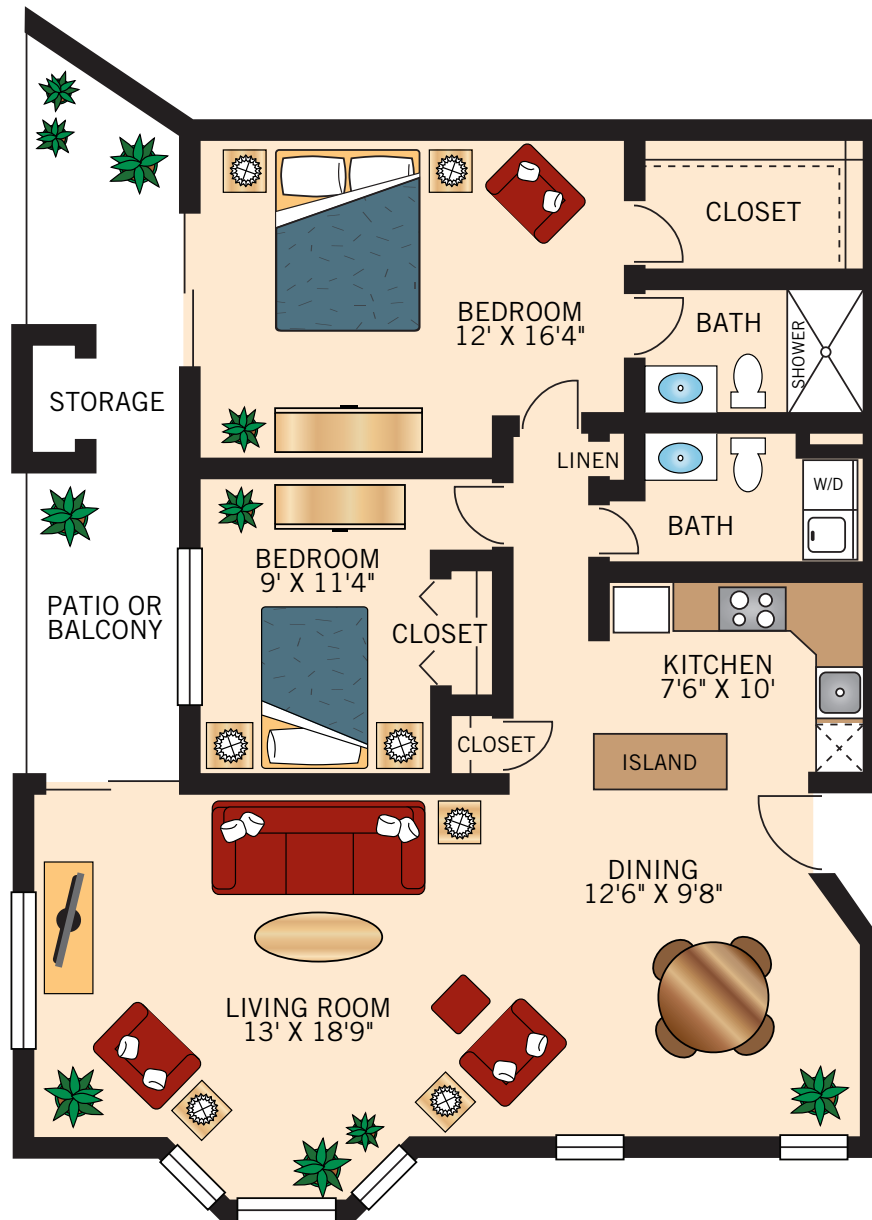

ONE BEDROOM
576 Square Feet

Floor plans are not to scale and are shown for comparative purposes only.
Actual apartment floor plans may have minor variations.

ONE BEDROOM DELUXE

768 Square Feet

Floor plans are not to scale and are shown for comparative purposes only.
Actual apartment floor plans may have minor variations.

ONE BEDROOM WITH DEN

896 Square Feet

Floor plans are not to scale and are shown for comparative purposes only.
Actual apartment floor plans may have minor variations.

TWO BEDROOM DELUXE

1,216 Square Feet

Floor plans are not to scale and are shown for comparative purposes only.
Actual apartment floor plans may have minor variations.

TWO BEDROOM COMBO

1,536 Square Feet

Floor plans are not to scale and are shown for comparative purposes only.
Actual apartment floor plans may have minor variations.