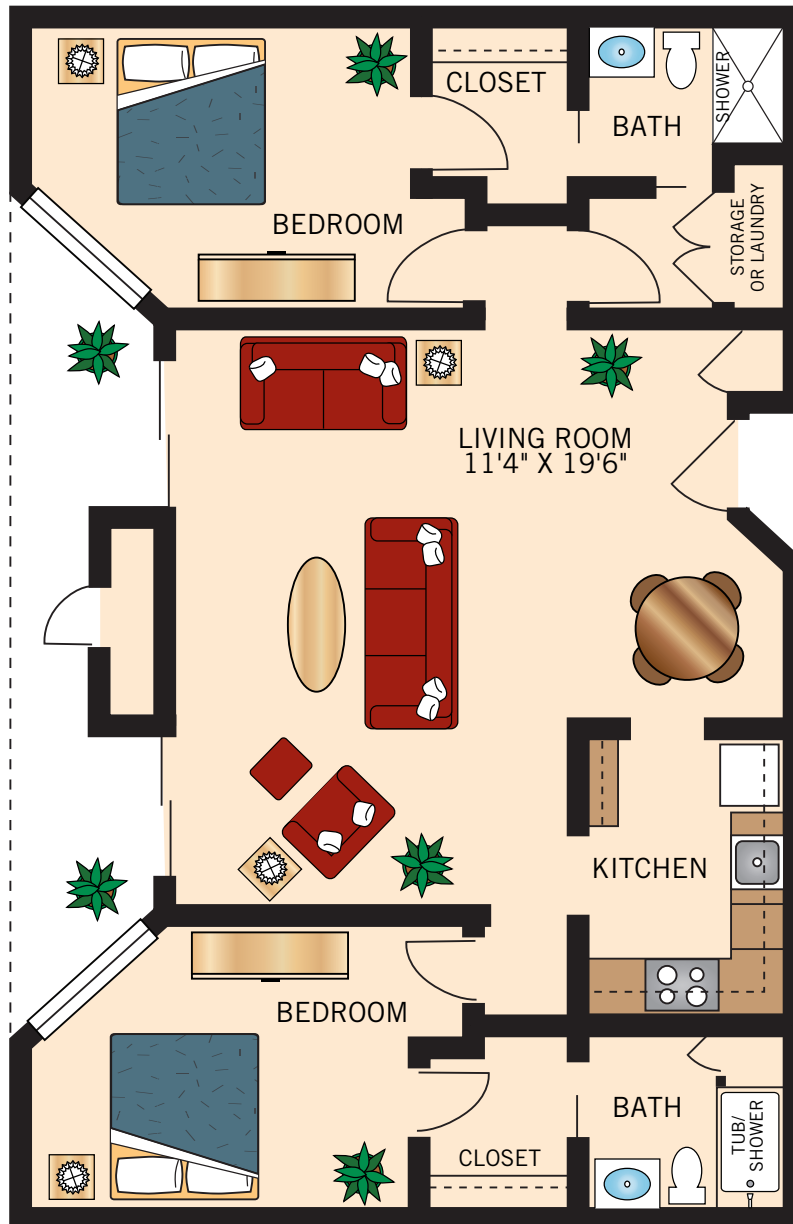

ONE BEDROOM
576 Square Feet

Floor plans are not to scale and are shown for comparative purposes only.
Actual apartment floor plans may have minor variations.

ONE BEDROOM DELUXE

768 Square Feet

Floor plans are not to scale and are shown for comparative purposes only.
Actual apartment floor plans may have minor variations.

ONE BEDROOM WITH DEN

896 Square Feet

Floor plans are not to scale and are shown for comparative purposes only.
Actual apartment floor plans may have minor variations.

TWO BEDROOM DELUXE

1,216 Square Feet

Floor plans are not to scale and are shown for comparative purposes only.
Actual apartment floor plans may have minor variations.

TWO BEDROOM COMBO

1,536 Square Feet

Floor plans are not to scale and are shown for comparative purposes only.
Actual apartment floor plans may have minor variations.